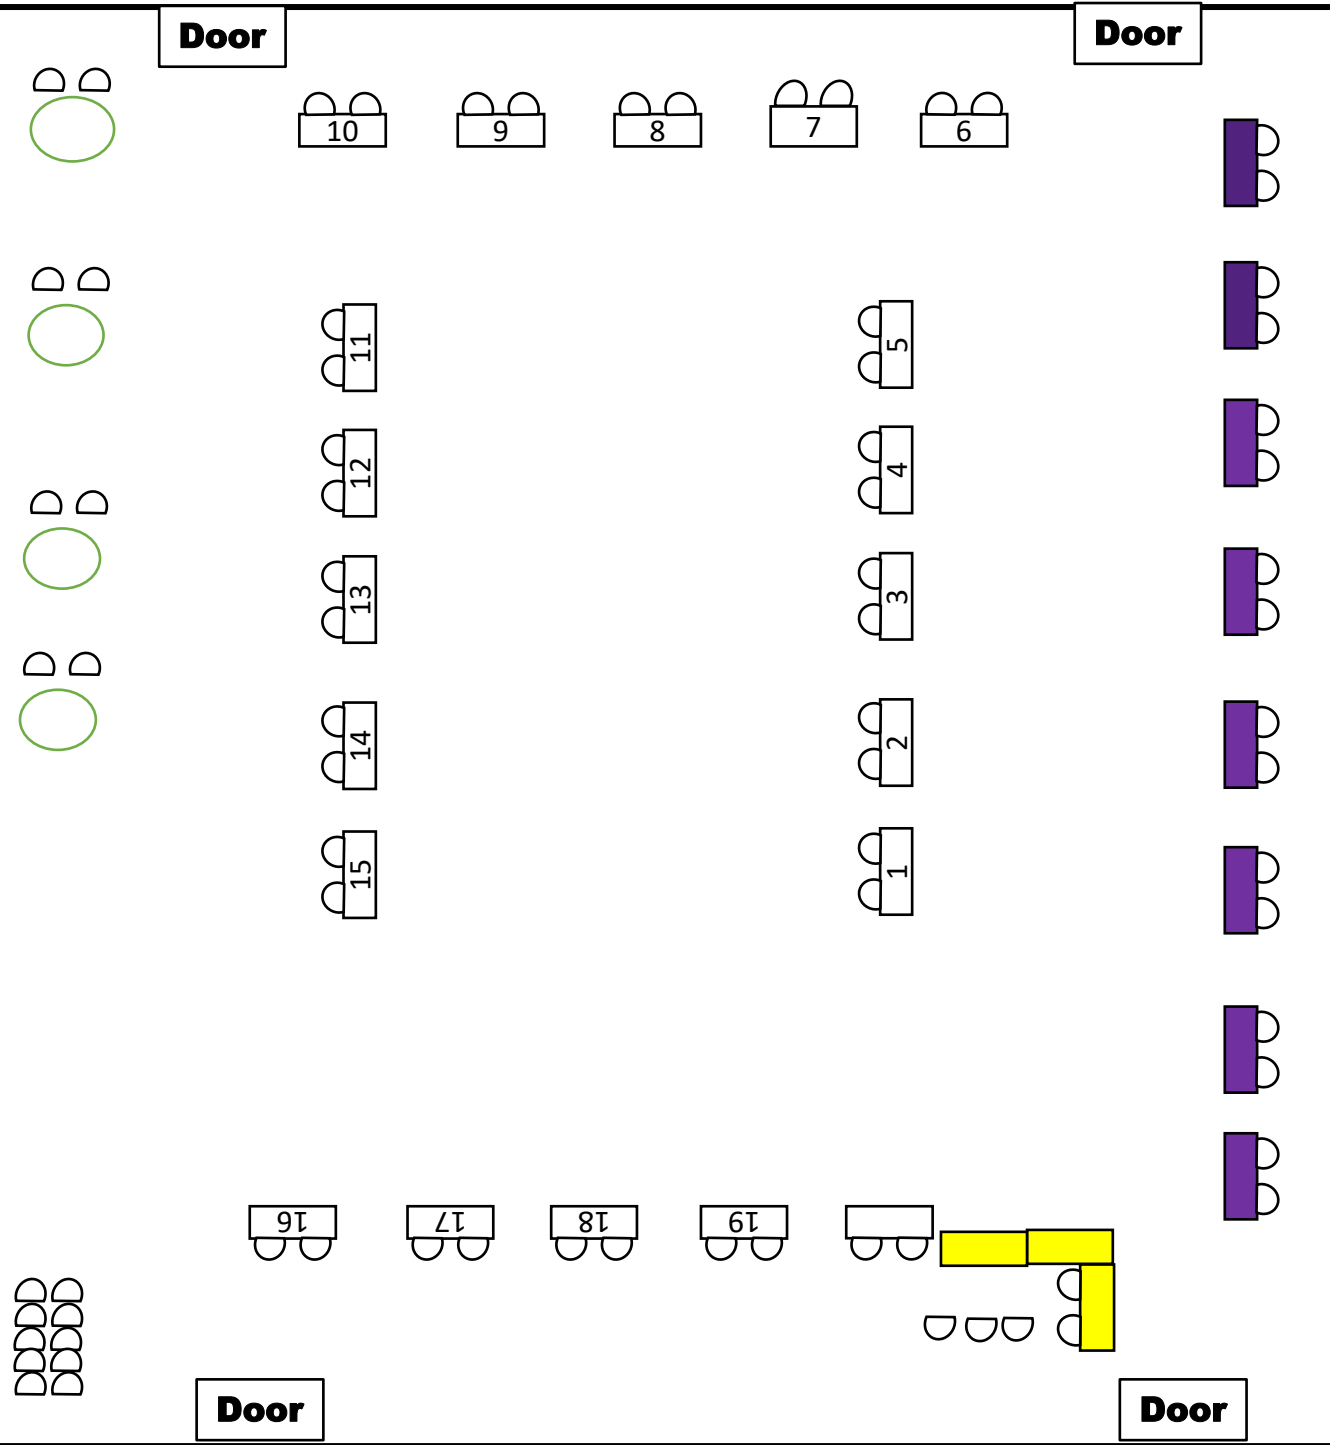

Student Employment Services & MC's TechMap Hosts

IT/ Tech Job Fair

Germantown Employer Tables

1. [Adventist Healthcare](#)
2. [Alternative Systems](#)
3. [BiiTech Academy](#)
4. [Connection](#)
5. CV, Inc.
6. [Data Opus](#)
7. [DEI Lab, LLC](#)
8. [EDG2](#)
9. [Epsilon, Inc.](#)
10. [Foreign Affairs IT Fellowship](#)
11. [ImageSys IT](#)
12. [JLM HR Consulting, LLC](#)
13. [Konare Law](#)
14. [Maryland National Guard](#)
15. [Maryland State Gov. Recruitment & Examination](#)
16. [Montgomery County: Board of Elections](#)
17. Omny Concepts Events
18. [Panda Programmer](#)
19. [Planet Technologies](#)

Legend:
 = Check-In Tables (SES event host)
 = Montgomery College Programs & Resources

Hallway Building Front Doors